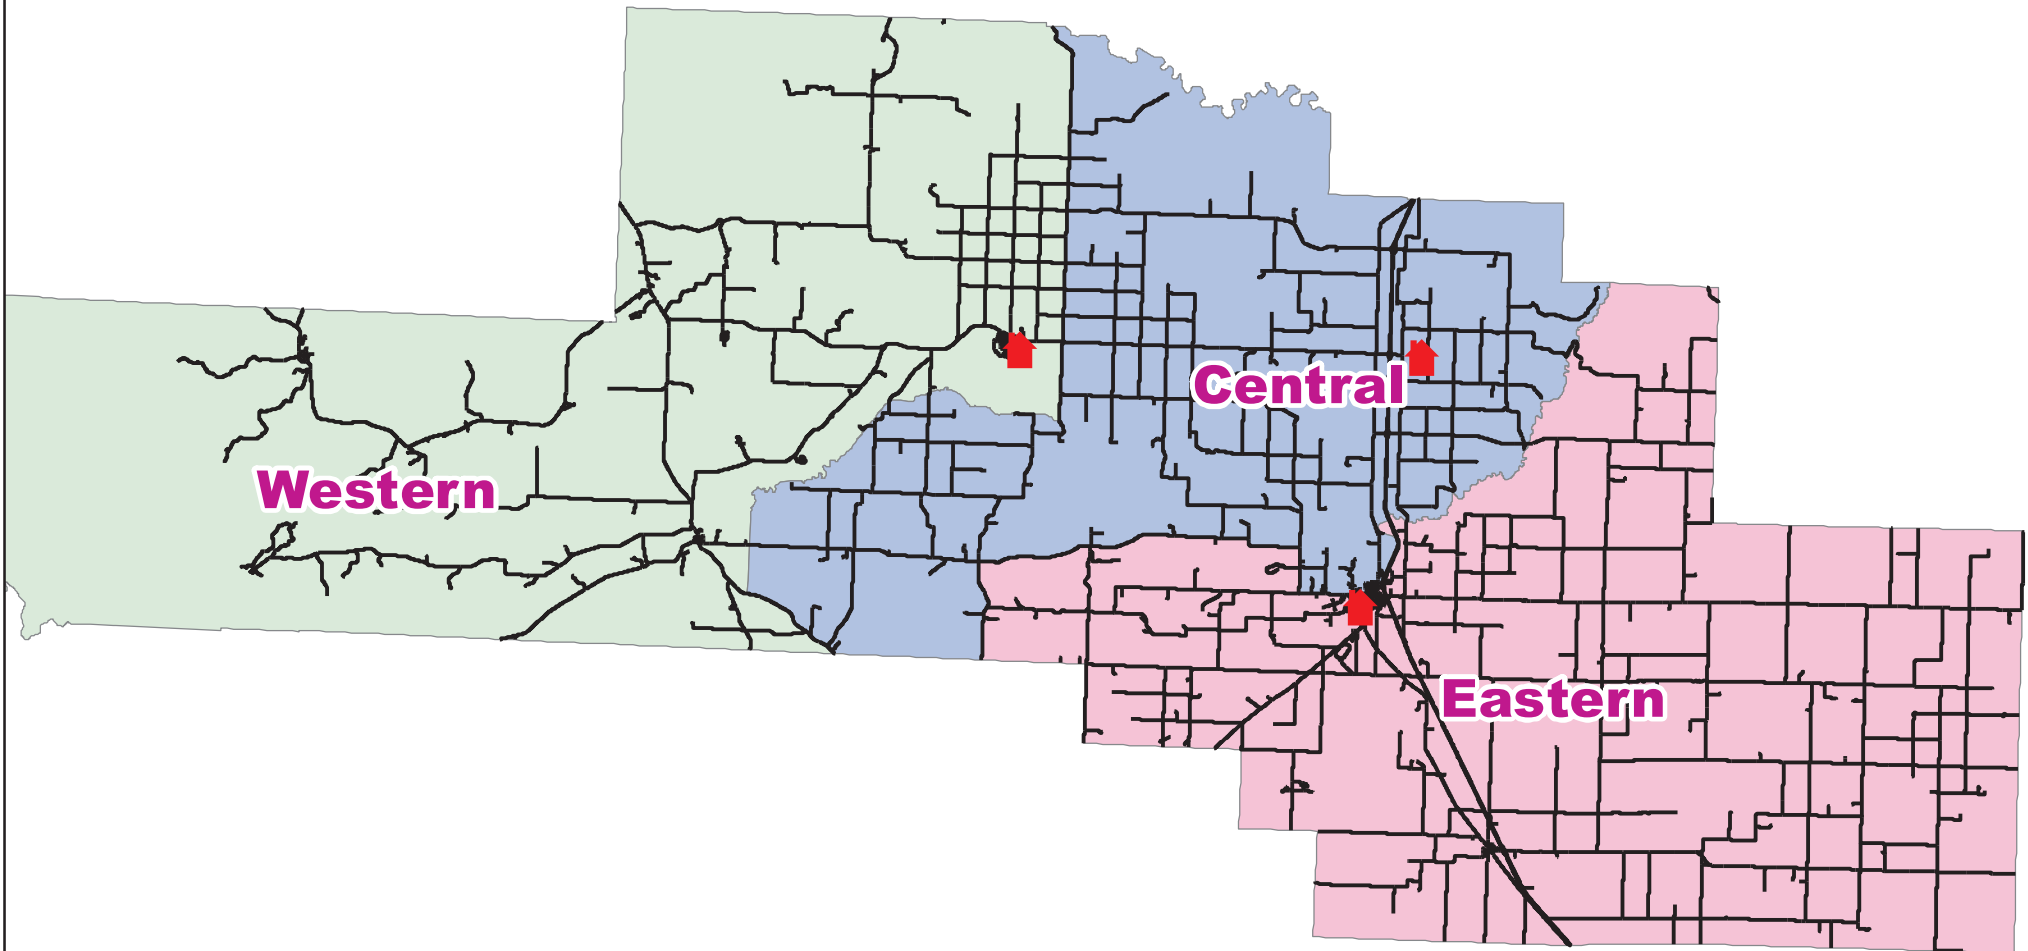

PONDERA COUNTY COMMISSIONER DISTRICTS 2023

PROPOSED CMSNR DISTRICTS		
DISTRICT	TOTAL POPULATION	% POP
WESTERN	1953	33.11%
CENTRAL	1974	33.47%
EASTERN	1971	33.42%
	5898	